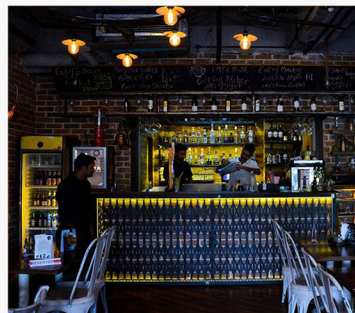

FAT LULU'S
Crosspoint Mall, Gurgaon

ROXY'S SALON
Galleria Market, Gurgaon

CHROMATICS MUSIC
Kamla Nagar, Delhi

ONE COWORK
Gold Souk Mall , Gurgaon

Our Projects

Italian Cafe, With French Interiors and exteriors. We have provided outdoor and indoor Lighting so